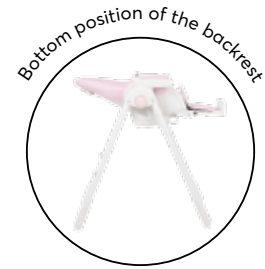

Functions

Colors

Suitable for children
able to sit up unaided

70x53x66-100 cm
N.W. 7 kg

1 pcs/ctn
56x28x85 cm
G.W. 8.5 kg