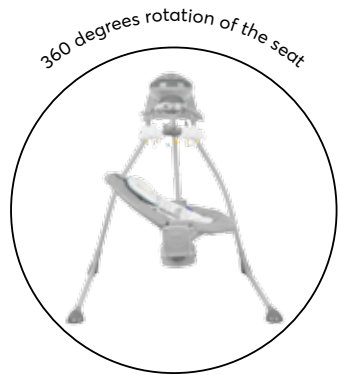

Functions

31005010002

Suitable from birth

73x86x106 cm
N.W. 9 kg

1 pcs/ctn
47x32x60.5 cm
G.W. 10.4 kg

EN 16232
Standards Approved