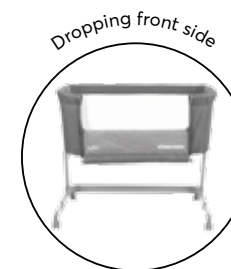

Functions

Colors

Suitable from birth
up to 6 months

92x56x72-90 cm
N.W. 7.5 kg

1 pcs/ctn
94x14x57 cm
G.W. 9 kg