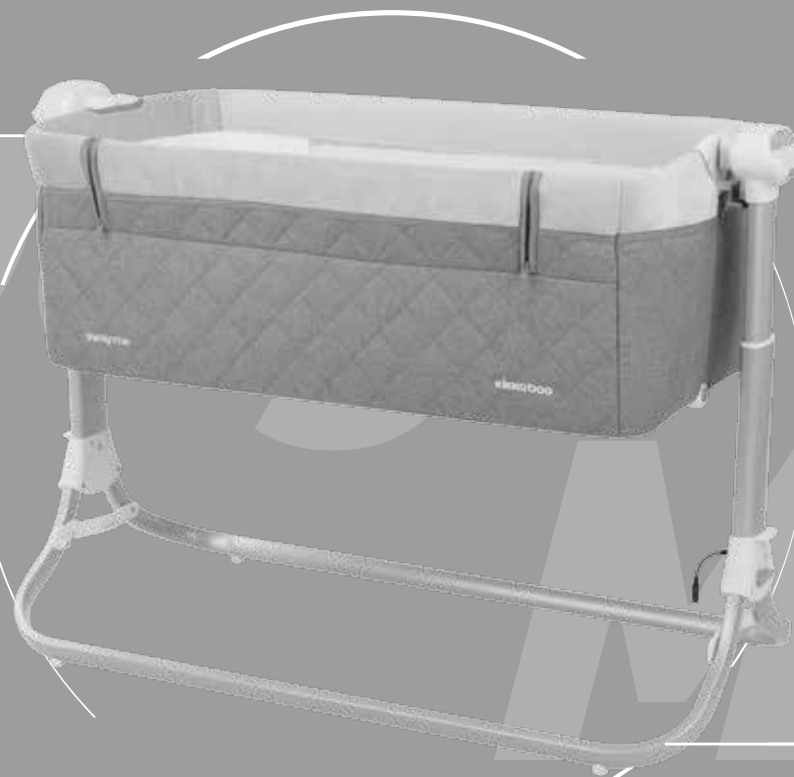

Sway Me

electrical
bedside crib

Detachable front side
Падаща предна част
Caída de la parte delantera

Height adjustment and anti-reflux positioning
Регулиране на височината и анти
рефлукс позиция
Ajuste de altura y posicionamiento antirreflujo

Timer with 15, 30 and 60 minutes
Таймер за изключване - 15, 30 и 60 минути
Temporizador de 15, 30 y 60 minutos

Completely silent swing motion with 5 speeds
Изключително тих люлеещ
режим с 5 степени
Movimiento de oscilación completamente
silencioso con 5 velocidades

Remote control
Дистанционно
Control remoto

Music panel with 12 melodies and
5 soothing nature sounds

Музикален панел с 12 мелодии
и 5 природни звука

Panel de música con 12 melodías
y 5 sonidos suaves naturales

Motion detector, which activates the swing
function when the baby shakes from crying

Детектор, който улавя движението на
детето и автоматично включва люлеещия
механизъм

El detector de movimiento comienza a moverse
cuando el bebé tiembla de llorar