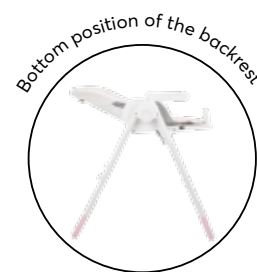

Functions

Colors

Pink Unicorn 31004010091

Blue Crocodile 31004010090

Yellow Sloth 31004010092

Suitable for children
able to sit up unaided

78x48,5x86-106 cm
N.W. 8 kg

1 pcs/ctn
49x25,5x66 cm
G.W. 9,1 kg