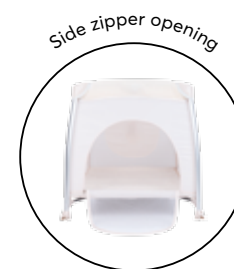

Functions

Colors

2 levels: Suitable from birth
1 level: Suitable from 6m+

70.5x81x120 cm
N.W. 12.3 kg

1 pcs/ctn
83x29x27 cm
G.W. 13.5 kg