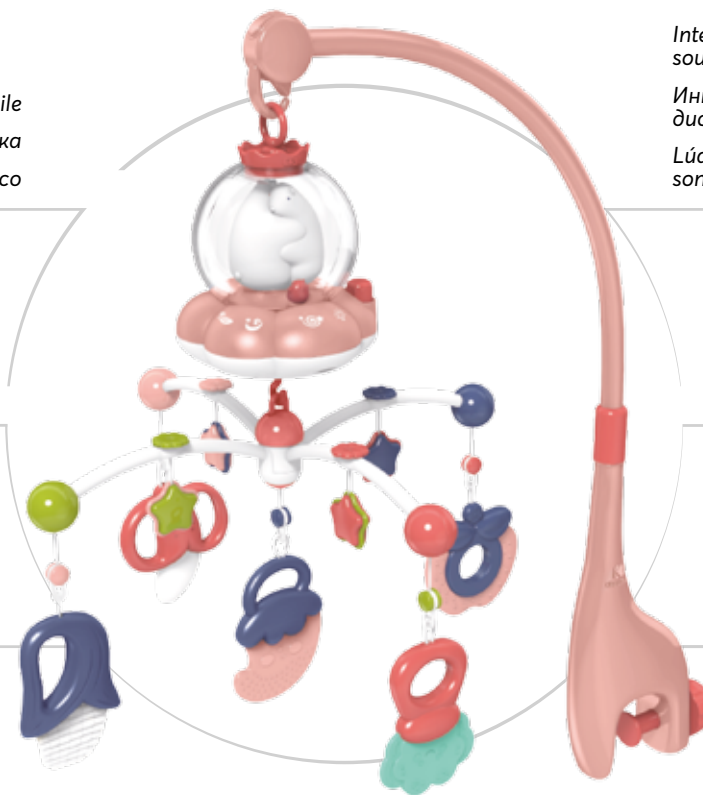

All in One

musical mobile

Playful musical mobile
Закачлива музикална въртележка
Carrusel musical lúdico

360° rotation
360° въртене
Rotación de 360°

Suitable for children 0+ months
Подходяща за деца 0+ месеца
Adecuado para niños de 0+ meses