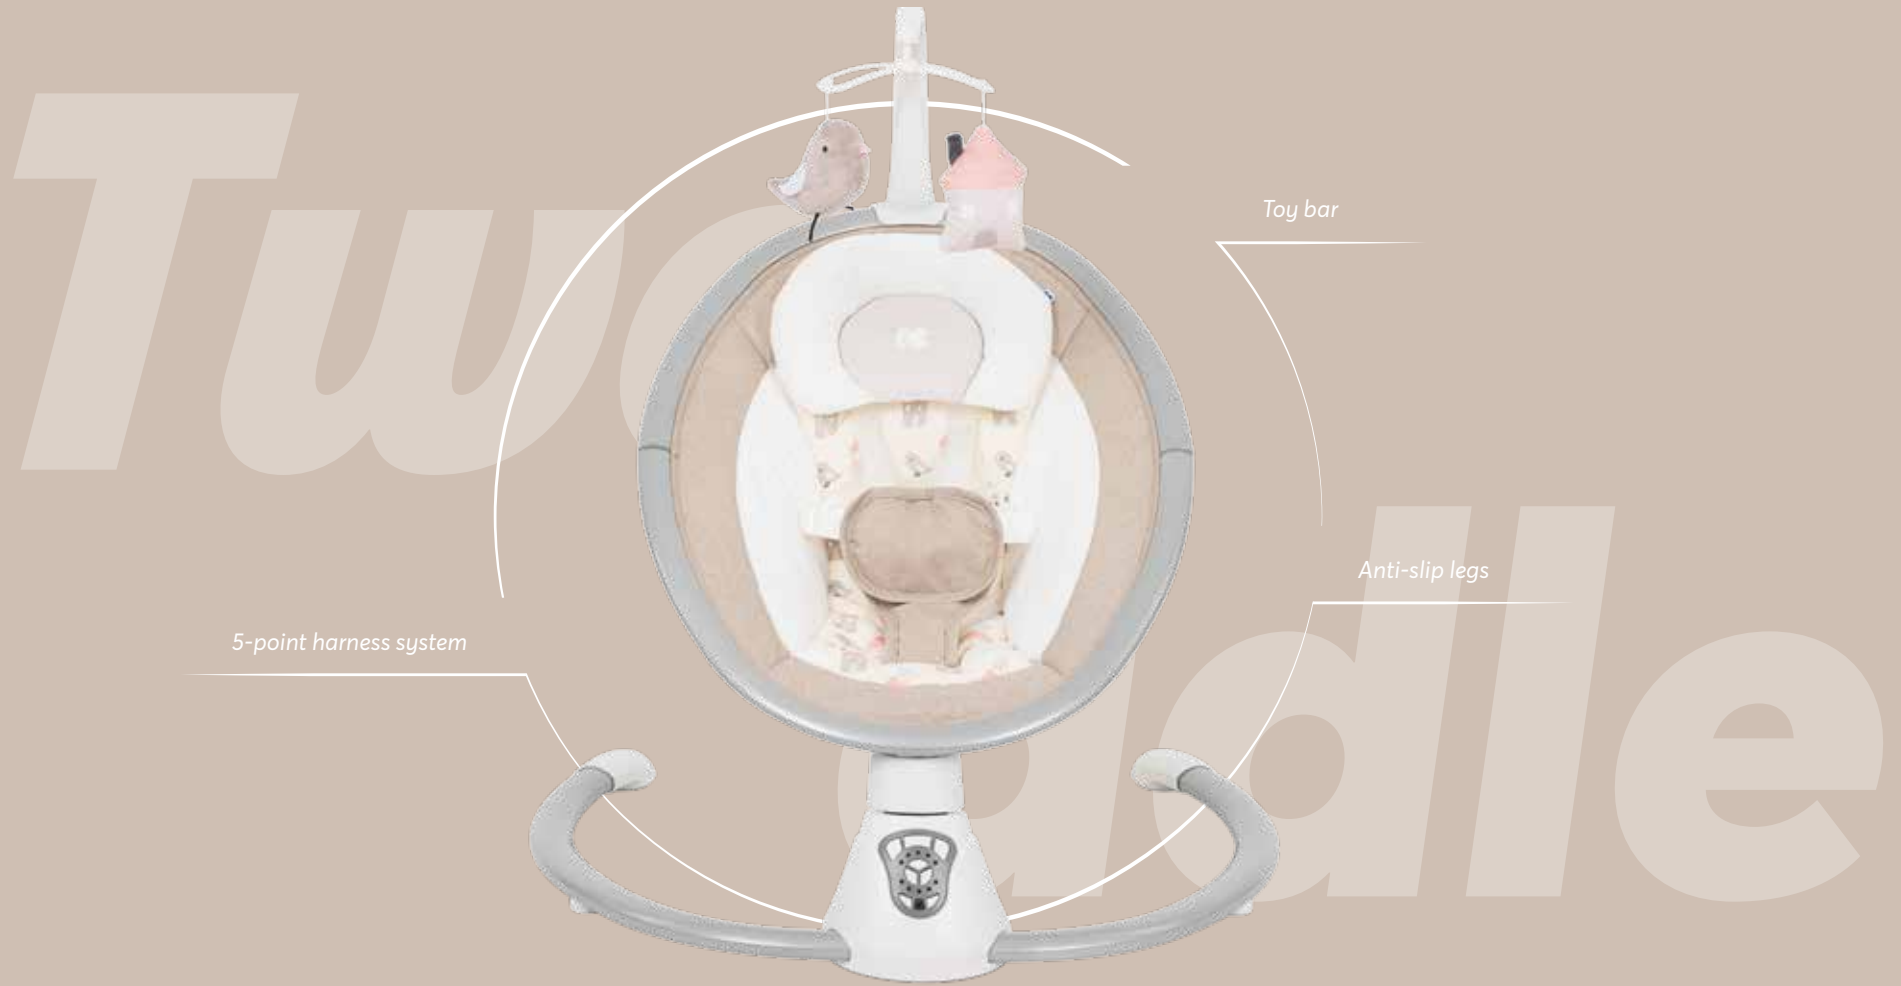

Twiddle

electrical side to side swing

Toy bar

Anti-slip legs

5-point harness system