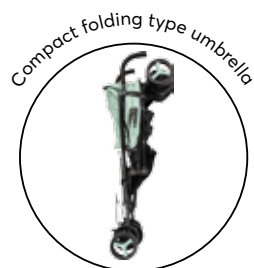

Set includes: _____