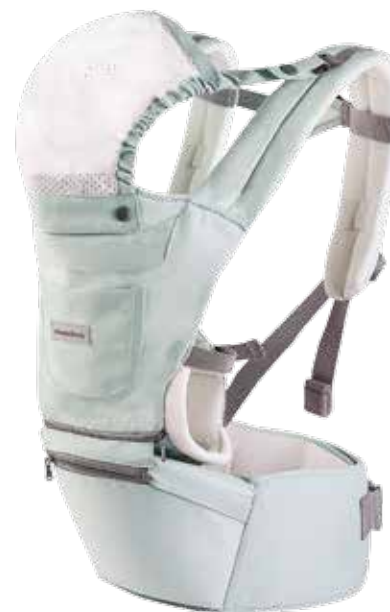

Mint 31108010023