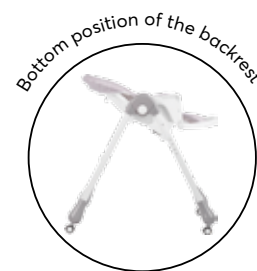

Functions

Colors

Suitable for children
able to sit up unaided

85.5x58.5x89-106.5 cm
N.W. 8 kg

1 pcs/ctn
52x35x62.5 cm
G.W. 9.2 kg