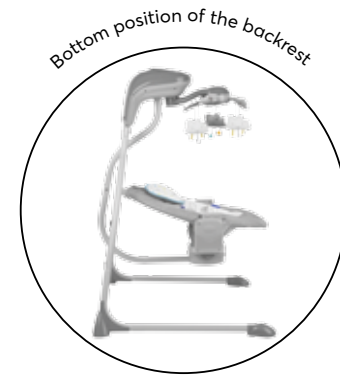

Functions

31005010002

Suitable from birth

73x86x106 cm
N.W. 9 kg

1 pcs/ctn
47x32x60.5 cm
G.W. 10.4 kg

EN 16232
Standards Approved