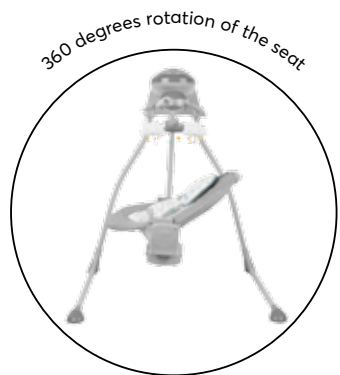

Functions

31005010002

Suitable from birth

73x86x106 cm
N.W. 9 kg

1 pcs/ctn
47x32x60.5 cm
G.W. 10.4 kg

EN 16232
Standards Approved