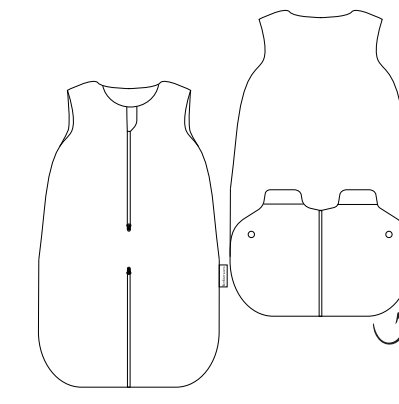

saco de dormir

sleeping bag / sacco a pelo (45-80cm)