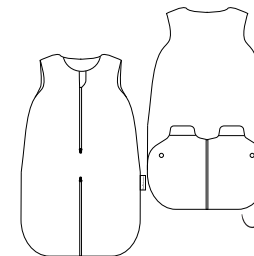

protector bambula

bambula cot bumper / paracolpi per lettino

432/MAT/01 (para 38 x 180) (para 60)

436/MAT/01 (para 38 x 210) (para 70)

TOG
3,50

funda nórdica (set 3 pcs) con relleno + protector + funda almohada

duvet with filling + cot bumper + pillowcase
copripiumino con imbottitura + paracolpi + federa

786/518/01 (100 x 135) (38x182) (30x58)

funda nórdica cuna 70/60 + funda de almohada (set 2 pcs)

cot duvet cover with pillowcase
copripiumino + federa

772/518/01 (120 x 150) (30 x 68)

TOG
1,50

funda nórdica cama + funda de almohada (set 2 pcs)

cot duvet cover with pillowcase
copripiumino + federa

773/518/01 (160 x 220)
(45 x 110)

TOG
3,50

relleno funda nórdica

filling / imbottitura

774/000/01 (120 x 150)

775/000/01 (160 x 220)

TOG
3,50

cojín decorativo rectángulo

rectangle decorative cushion
cuscino decorativo rettangolare

REC/518/01 (45 x 30 apróx)

TOG
3,50

funda nórdica (set 3 pcs) con relleno + protector trenza + funda almohada

duvet with filling + braided bumper + pillowcase
copripiumino con imbottitura + paracolpi + federa

787/518/01 (100 x 135) (230) (30x58)

protector trenza

braided bumper
paracolpi intrecciato

438/518/01 (230)

448/518/01 (300)

saco de dormir con pies

sleeping bag with feet
sacco a pelo con i piedi

TOG
1

sin relleno

sleeping bag with feet with out filling
sacco a pelo con i piedi senza imbottitura

580/518/01 (90cm) (4-24m) (60-100cm)*

*evolutiva / evolutive / adaptative

TOG
2,50

con relleno

sleeping bag with feet with filling
sacco a pelo con i piedi con imbottitura

581/518/01 (90cm) (4-24m) (60-100cm)*

582/518/01 (110cm) (24-36m) (95-115cm)

*evolutiva / evolutive / adaptative

TOG
2,50

saco de dormir

sleeping bag / sacco a pelo

583/518/01 (75cm) (1-12m) (45-80cm)