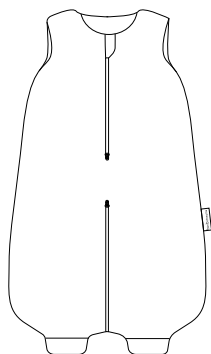

TOG
3,50

**funda nórdica REVERSIBLE (set 3 pcs)
con relleno + protector + funda almohada**

duvet with filling + cot bumper + pillowcase
copripiumino con imbottitura + paracolpi + federa

786/521/AG (100 x 135) (38x182) (30x58)

**protector de punto estampado
con fuelle cuna 60/70**

cot bumper / paracolpi per lettino
430/521/AG (38 x 190 x 3)

TOG
1,50

**funda nórdica cuna 70/60
+ funda de almohada (set 2 pcs)**

cot duvet cover with pillowcase
copripiumino + federa
770/521/AG (100 x 135) (30 x 58)
772/521/AG (120 x 150) (30 x 68)

relleno funda nórdica

filling / imbottitura
771/000/01 (100 x 135)
774/000/01 (120 x 150)

TOG
3,50

cojín decorativo

decorative cushion / cuscino decorativo
790/521/AG (30 x 30 apróx)

TOG
3,50

**funda nórdica REVERSIBLE (set 3 pcs)
con relleno + protector trenza + funda almohada**

duvet with filling + braided bumper + pillowcase
copripiumino con imbottitura + paracolpi + federa

787/521/AG (100 x 135) (230) (30x58)

protector trenza

braided bumper
paracolpi intrecciato
438/521/AG (230)
448/521/AG (300)

saco de dormir con pies

sleeping bag with feet
sacco a pelo con i piedi

TOG
1

sin relleno

with out filling / senza imbottitura
580/521/AG (90cm) (4-24m) ↑↓ (60-100cm)*
*evolutiva / evolutive / adaptative

TOG
2,50

con relleno

with filling / con imbottitura
581/521/AG (90cm) (4-24m) ↑↓ (60-100cm)*
582/521/AG (110cm) (24-36m) ↑↓ (95-115cm)
*evolutiva / evolutive / adaptative

TOG
2,50

saco de dormir

sleeping bag / sacco a pelo
585/521/AG (60cm) (0-4m) ↑↓ (50-70cm)