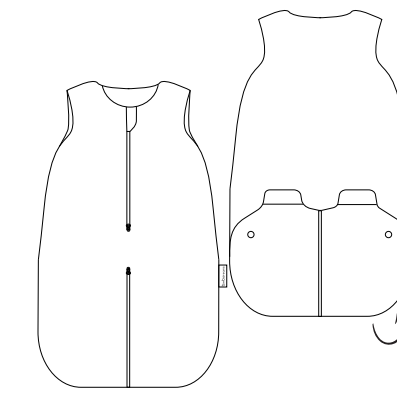

TOG
3,50

**funda nórdica REVERSIBLE (set 3 pcs)
con relleno + protector + funda almohada**

duvet with filling + cot bumper + pillowcase
copripiumino con imbottitura + paracolpi + federa

786/528/16 (100 x 135) (38x182) (30x58)

**protector de punto estampado
con fuelle cuna 60/70**

cot bumper / paracolpi per lettino

430/528/16 (38 x 190 x 3)

TOG
1,50

**funda nórdica cuna 70/60
+ funda de almohada (set 2 pcs)**

cot duvet cover with pillowcase
copripiumino + federa

770/528/16 (100 x 135) (30 x 58)

772/528/16 (120 x 150) (30 x 68)

relleno funda nórdica

filling / imbottitura

771/000/01 (100 x 135)

774/000/01 (120 x 150)

TOG
3,50

cojín decorativo

decorative cushion / cuscino decorativo

790/528/16 (30 x 30 apróx)

TOG
3,50

**funda nórdica REVERSIBLE (set 3 pcs)
con relleno + protector trenza + funda almohada**

duvet with filling + braided bumper + pillowcase
copripiumino con imbottitura + paracolpi + federa

787/528/16 (100 x 135) (230) (30x58)

protector trenza

braided bumper
paracolpi intrecciato

438/528/16 (230)

448/528/16 (300)

saco de dormir con pies

sleeping bag with feet

sacco a pelo con i piedi

TOG
1

sin relleno

with out filling / senza imbottitura

580/528/16 (90cm) (4-24m) (60-100cm)*

*evolutiva / evolutive / adaptative

TOG
2,50

con relleno

with filling / con imbottitura

581/528/16 (90cm) (4-24m) (60-100cm)*

582/528/16 (110cm) (24-36m) (95-115cm)

*evolutiva / evolutive / adaptative

TOG
2,50

saco de dormir

sleeping bag / sacco a pelo

583/528/16 (75cm) (1-12m) (45-80cm)